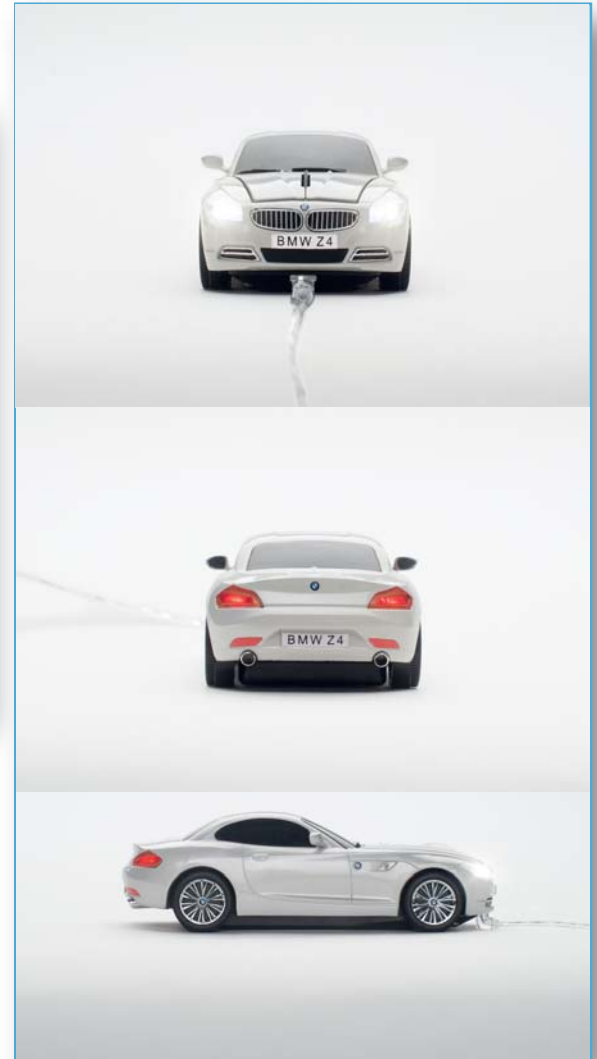

NOW INTRODUCING

BMW Z4 **WIRED OPTICAL** **MOUSE**

BMW is a registered trademark of BMW AG

PRODUCT SPECIFICATIONS:

- Available in Mineral White
- The comfort of Plug&Play technology
- High-resolution optical 800dpi scanning
- Cable length 4.92 feet (1.5 metres)
- LED headlights and rear lights
- System requirements: Windows®, Mac® OS X

MSRP: \$39.95

Item No. Mineral White: CCM660455 (UPC: 628453000035)

All information, data, and specifications are subject to change without notice and should be confirmed in writing.

CLICK CAR MOUSE

**THE NEXT
SUCCESS**